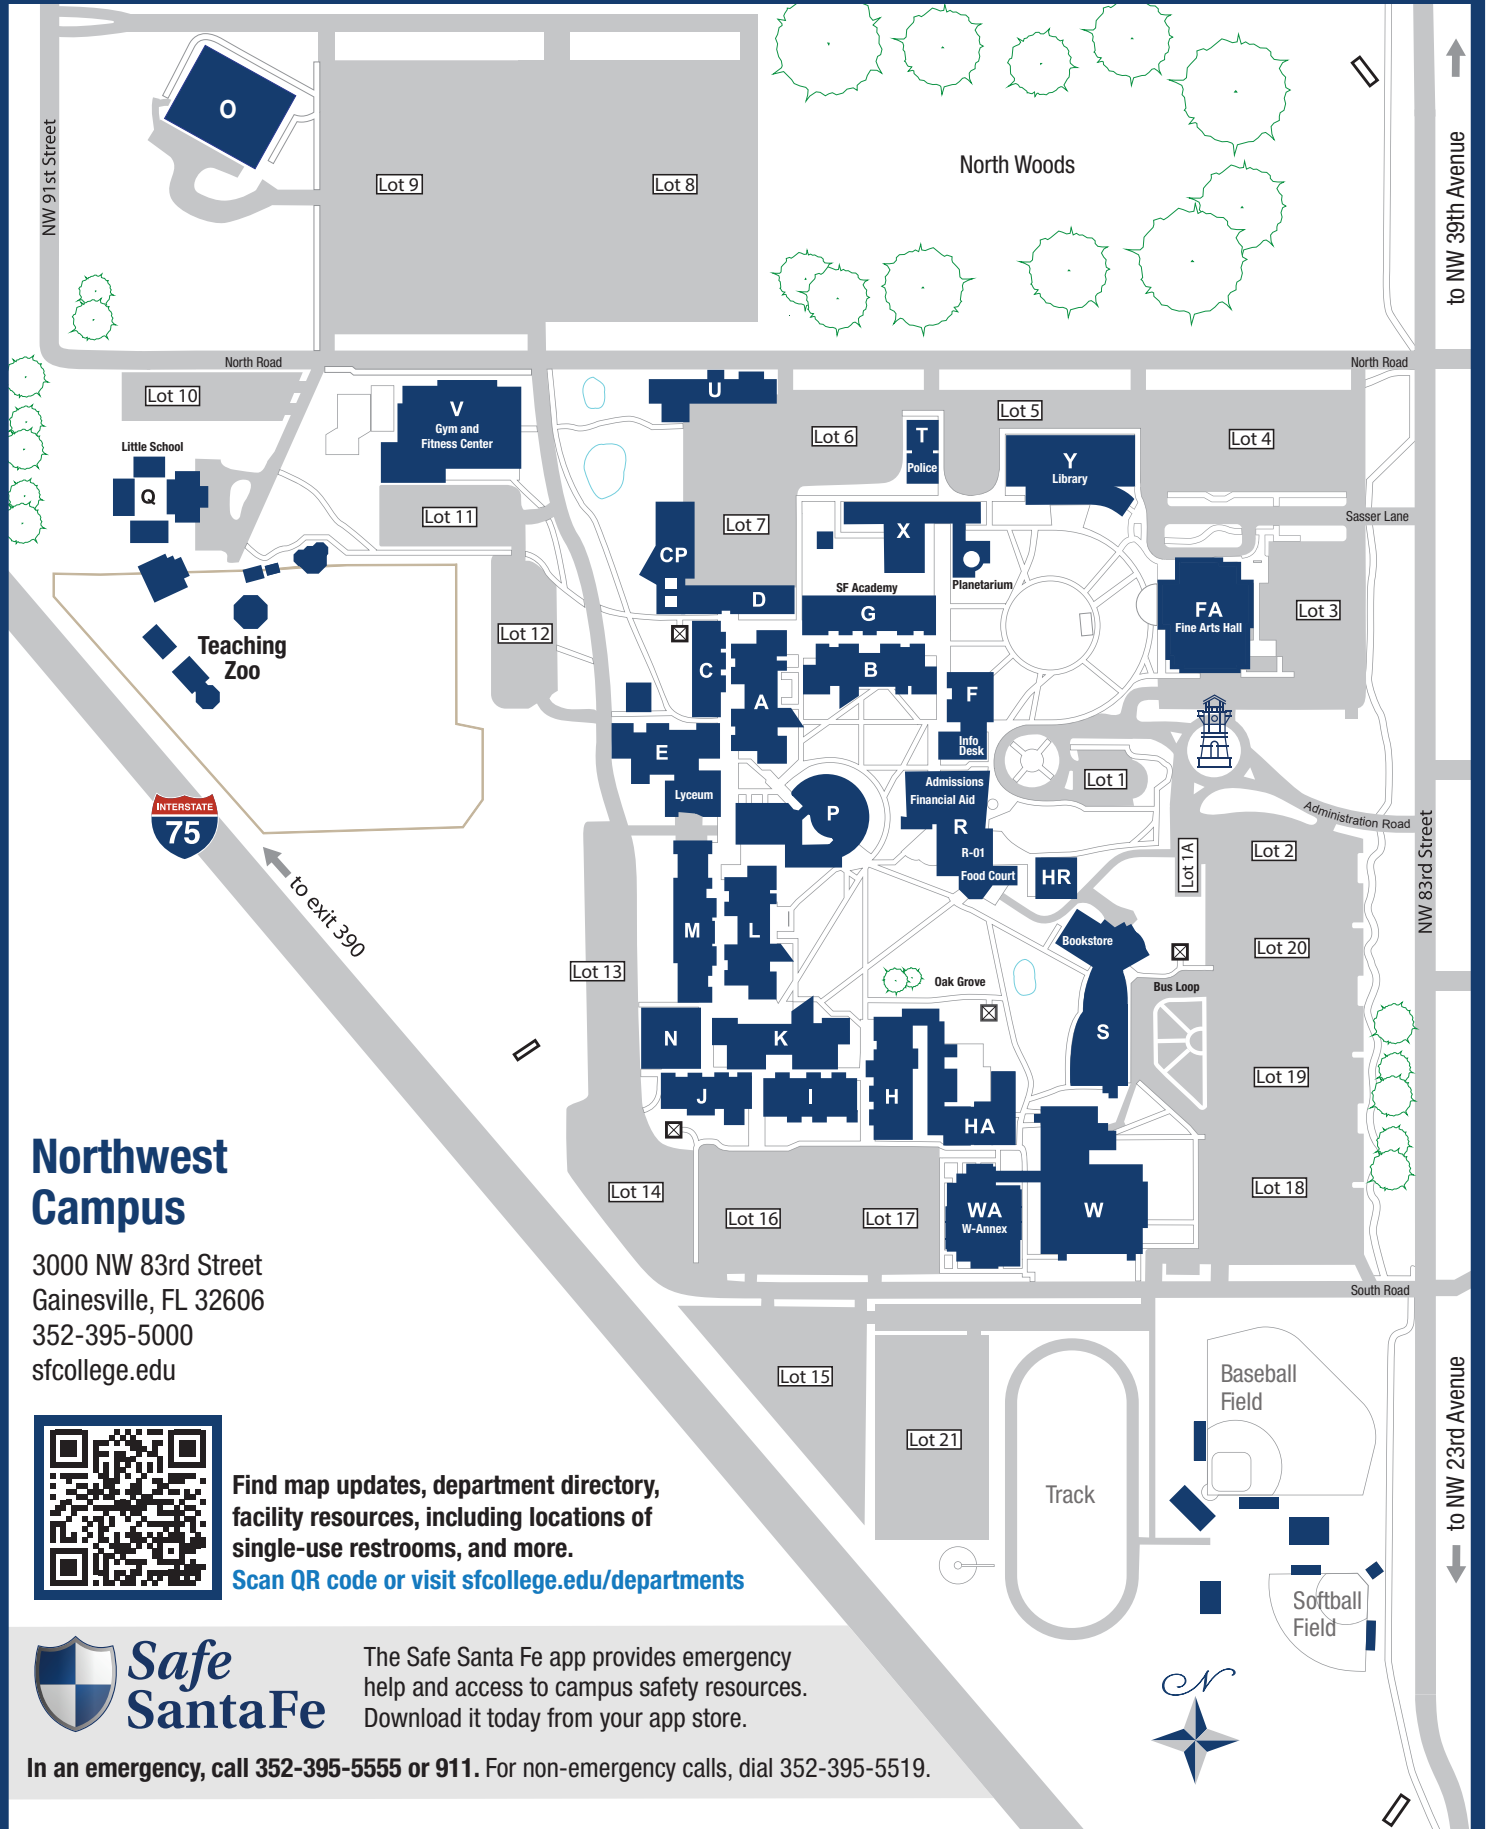

SANTA FE COLLEGE

Northwest Campus

3000 NW 83rd Street
 Gainesville, FL 32606
 352-395-5000
 sfcollege.edu

Find map updates, department directory, facility resources, including locations of single-use restrooms, and more.
 Scan QR code or visit sfcollege.edu/departments

The Safe Santa Fe app provides emergency help and access to campus safety resources. Download it today from your app store.

In an emergency, call 352-395-5555 or 911. For non-emergency calls, dial 352-395-5519.