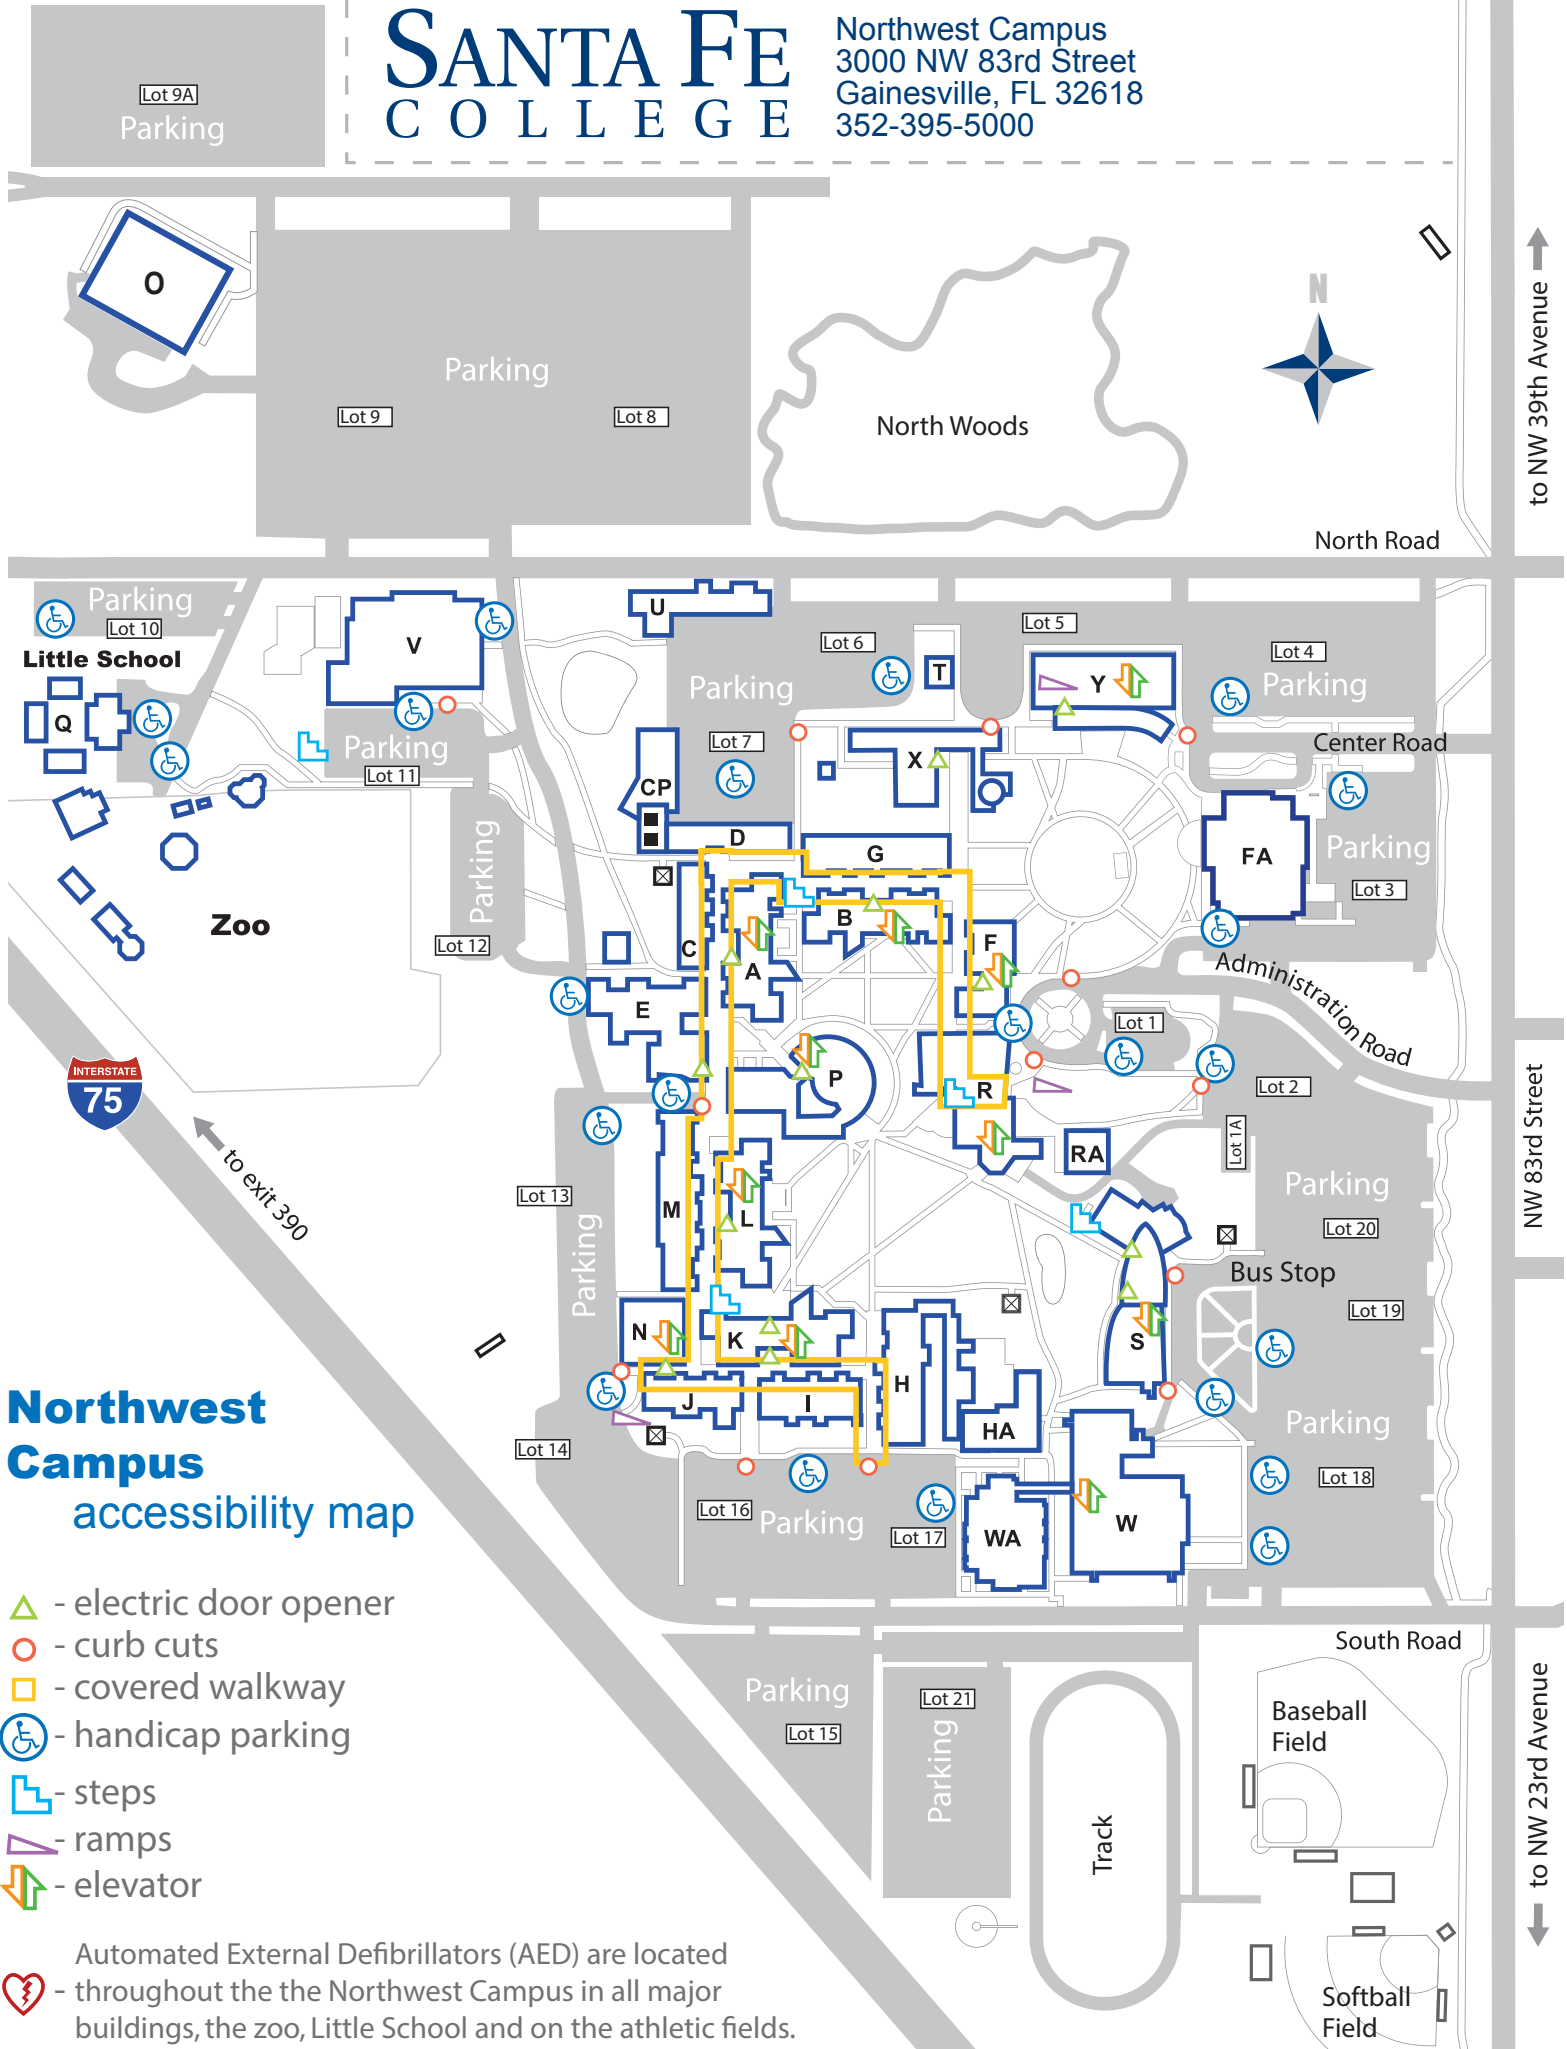

SANTA FE COLLEGE

Northwest Campus
 3000 NW 83rd Street
 Gainesville, FL 32618
 352-395-5000

Northwest Campus accessibility map

- electric door opener
- curb cuts
- covered walkway
- handicap parking
- steps
- ramps
- elevator

Automated External Defibrillators (AED) are located throughout the the Northwest Campus in all major buildings, the zoo, Little School and on the athletic fields.