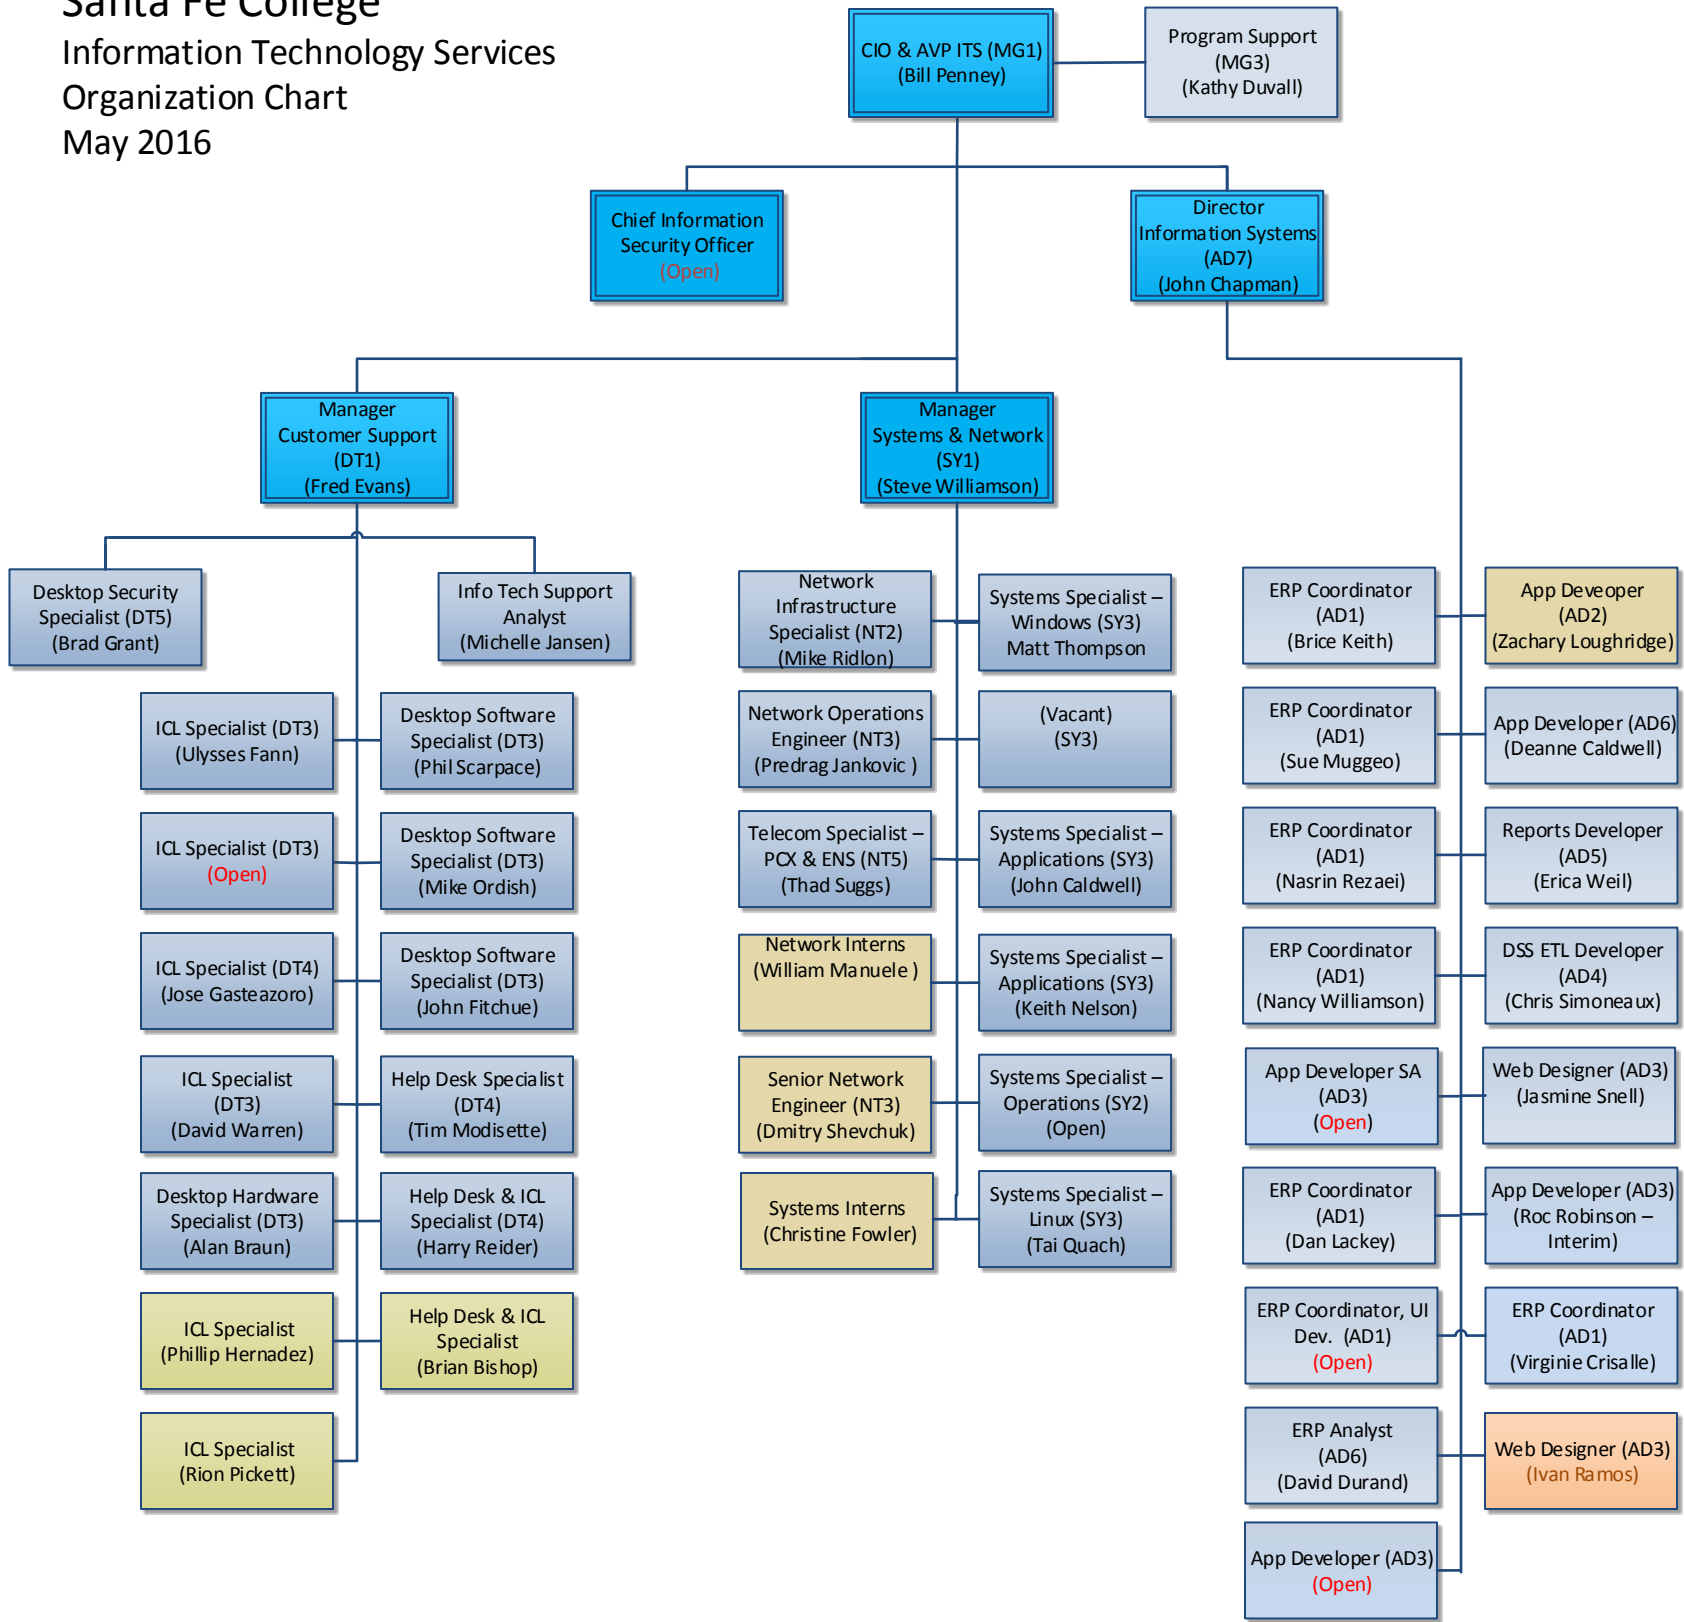

Santa Fe College
 Information Technology Services
 Organization Chart
 May 2016

Positions

- Grant Funded
- Contractor Employee