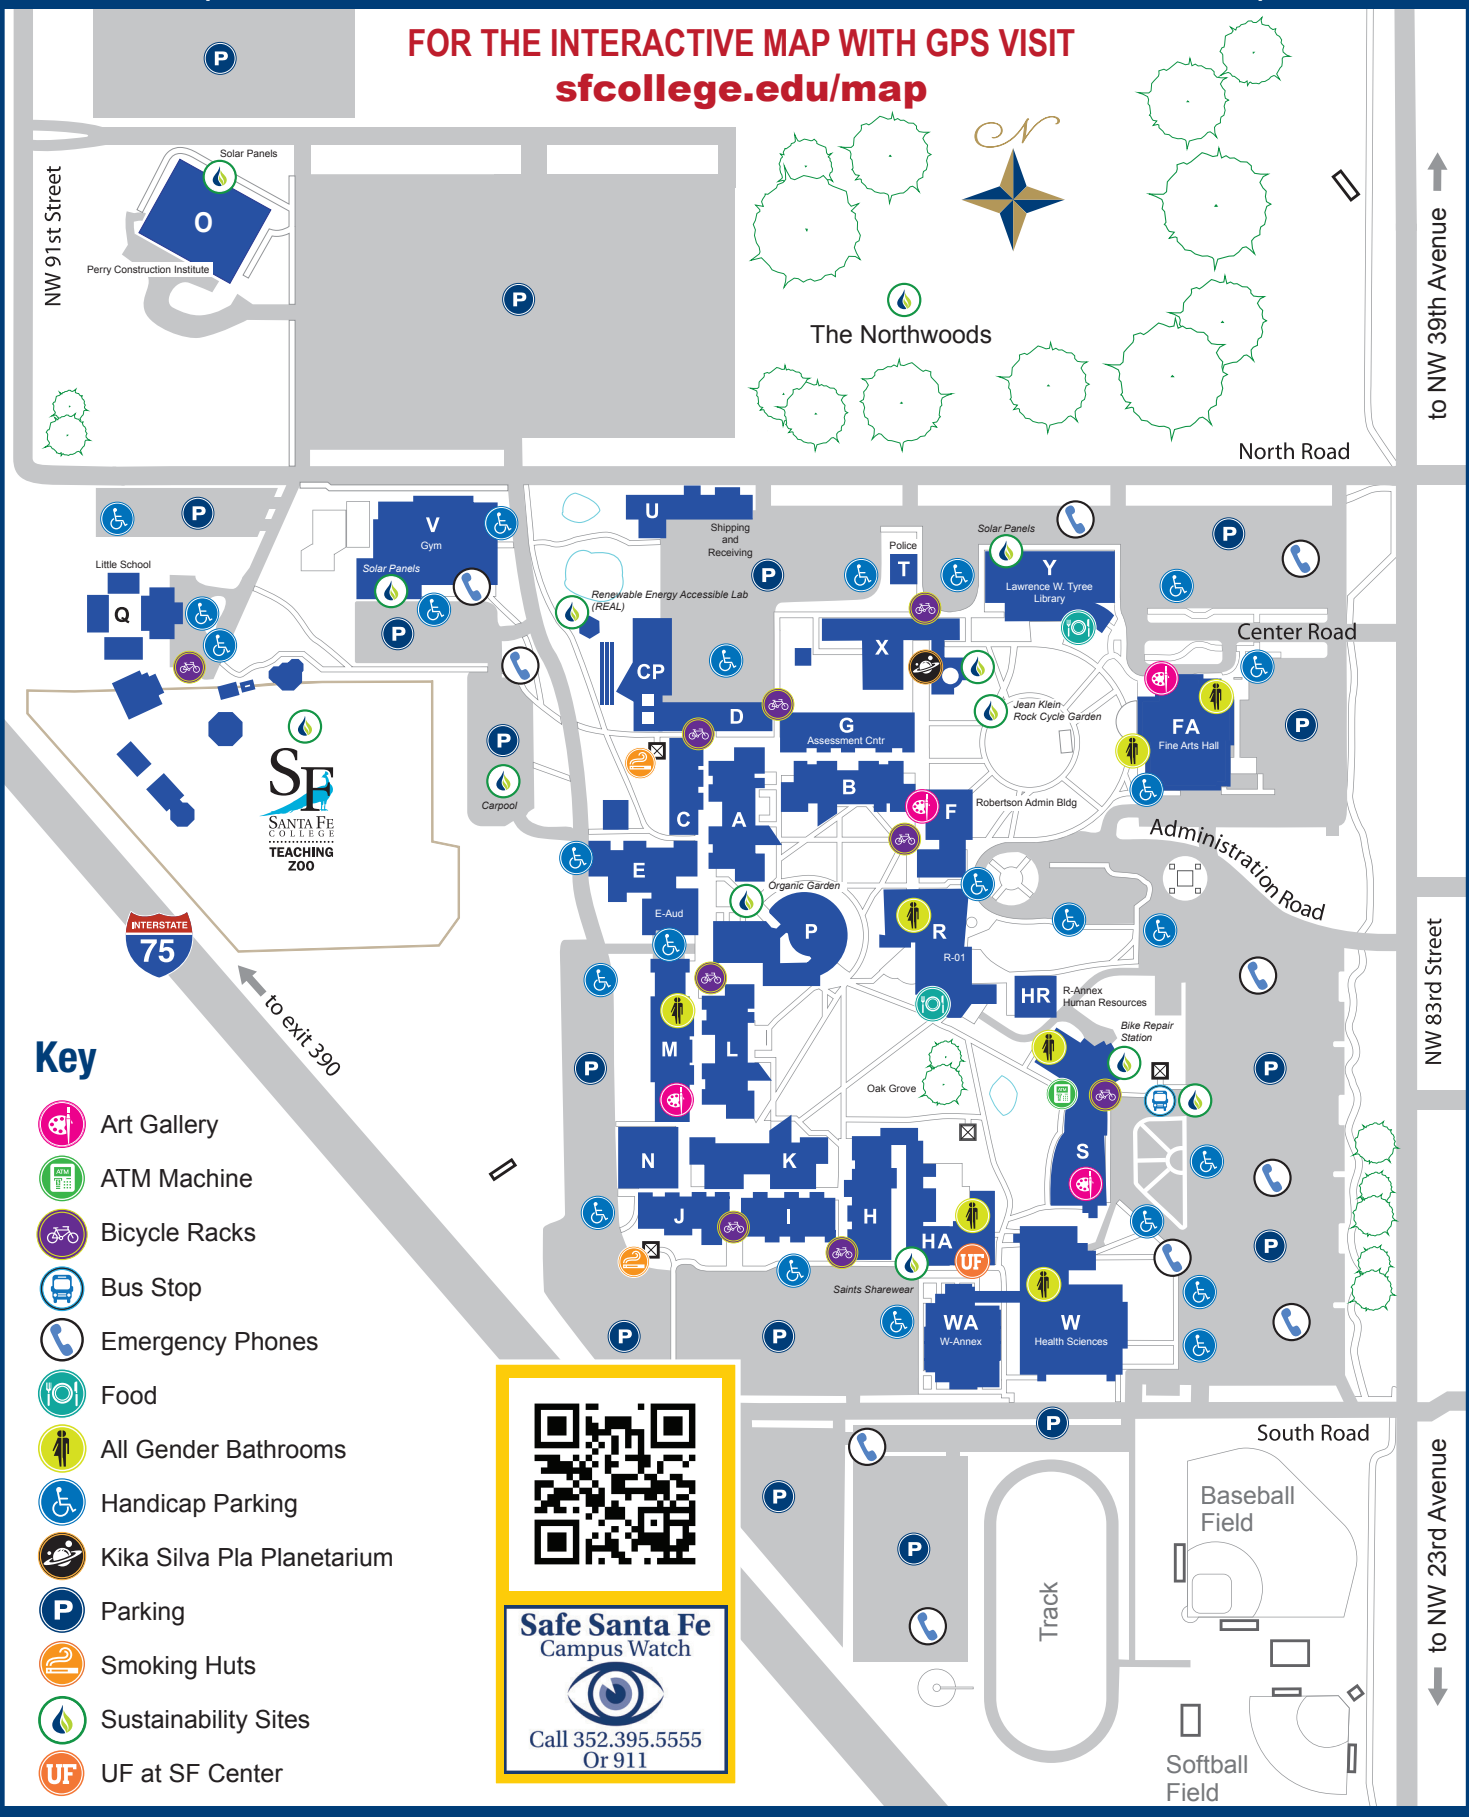

FOR THE INTERACTIVE MAP WITH GPS VISIT
sfcollege.edu/map

Key

- Art Gallery
- ATM Machine
- Bicycle Racks
- Bus Stop
- Emergency Phones
- Food
- All Gender Bathrooms
- Handicap Parking
- Kika Silva Pla Planetarium
- Parking
- Smoking Huts
- Sustainability Sites
- UF at SF Center

CENTER LOCATIONS

Andrews Center

209 W Call Street, Starke, FL 32091, 395-5850 or 904-964-5382

Blount Center

401 NW 6th Street, Gainesville, FL 32601, 395-5645

Davis Center

17500 SW Archer Road, Archer, FL 32618, 395-5254

Kirkpatrick Center Institute of Public Safety

3737 NE 39th Avenue, Gainesville, FL 32609, 334-0300

Perry Center for Emerging Technologies

14180 NW 119th Terrace, Alachua, FL 32615, 386-418-8000

Watson Center