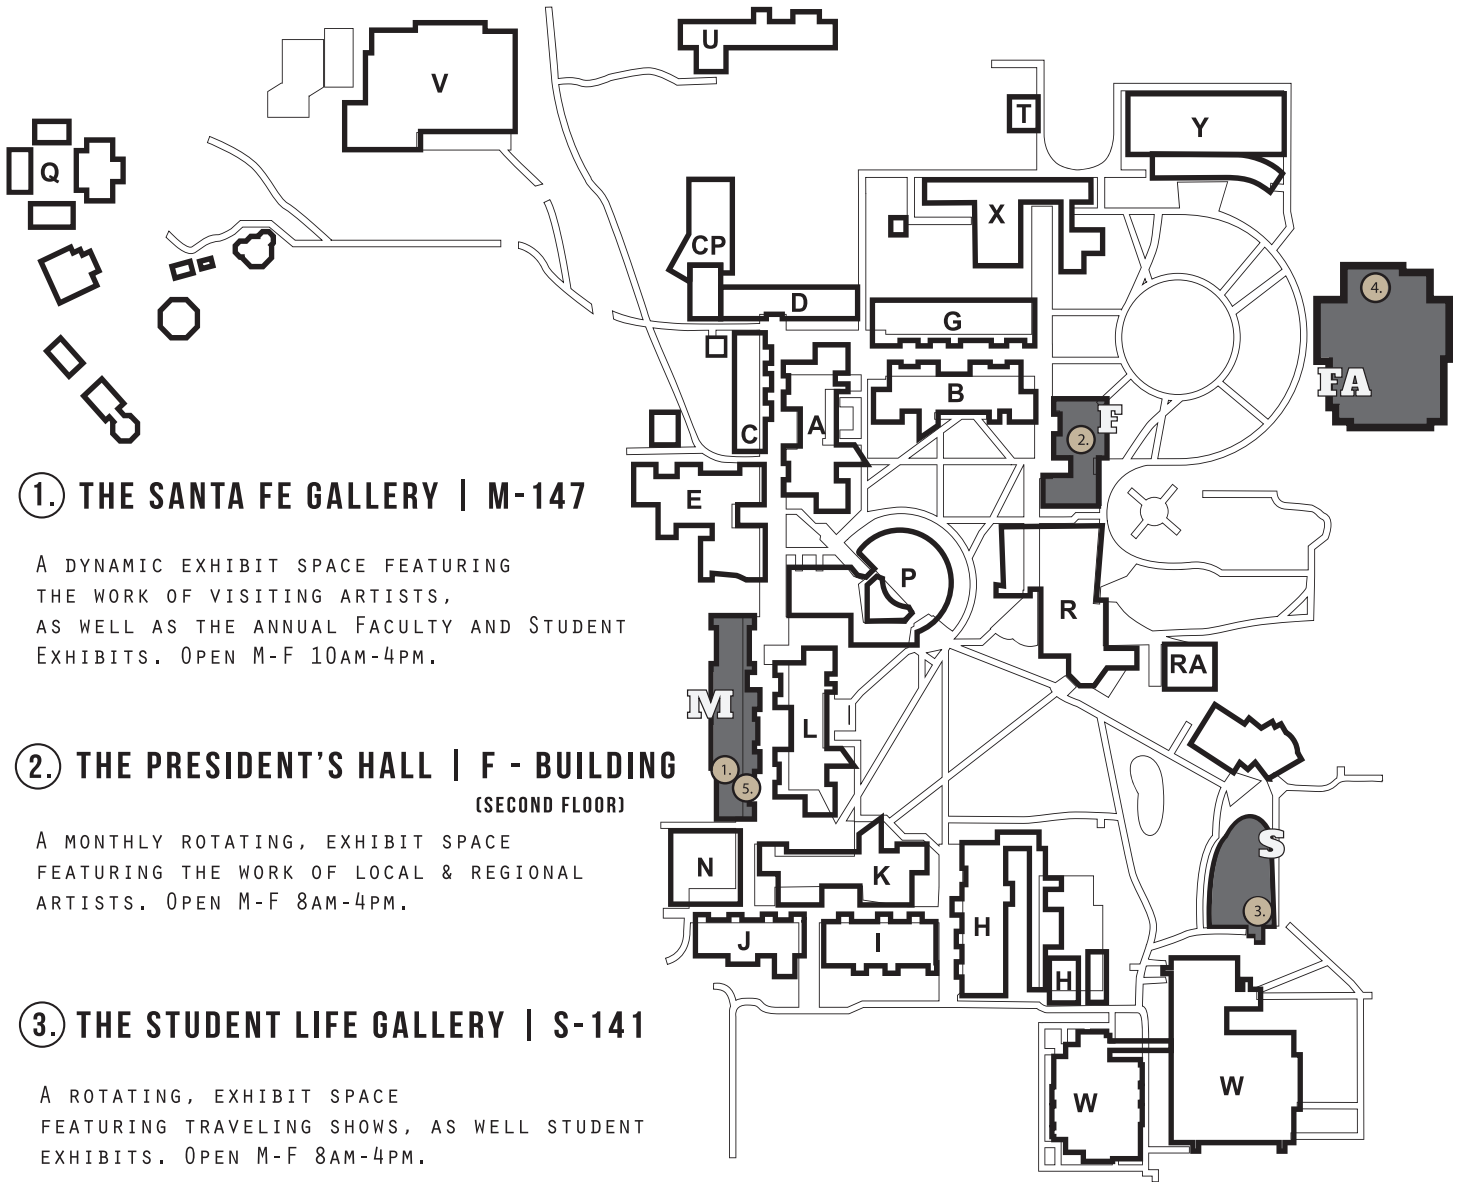

GALLERY LOCATIONS

1. THE SANTA FE GALLERY | M-147

A DYNAMIC EXHIBIT SPACE FEATURING THE WORK OF VISITING ARTISTS, AS WELL AS THE ANNUAL FACULTY AND STUDENT EXHIBITS. OPEN M-F 10AM-4PM.

2. THE PRESIDENT'S HALL | F - BUILDING (SECOND FLOOR)

A MONTHLY ROTATING, EXHIBIT SPACE FEATURING THE WORK OF LOCAL & REGIONAL ARTISTS. OPEN M-F 8AM-4PM.

3. THE STUDENT LIFE GALLERY | S-141

A ROTATING, EXHIBIT SPACE FEATURING TRAVELING SHOWS, AS WELL STUDENT EXHIBITS. OPEN M-F 8AM-4PM.

4. FINE ARTS HALL | FA LOBBY

A ROTATING, EXHIBIT SPACE FEATURING VARIOUS SHOWS, INCLUDING VISITING ARTISTS, AND FEATURE WORK FROM THE MAIN GALLERY SPACE.

5. THE ALMOST GALLERY | M-161

A LITTLE SPACE FOR BIG IDEAS